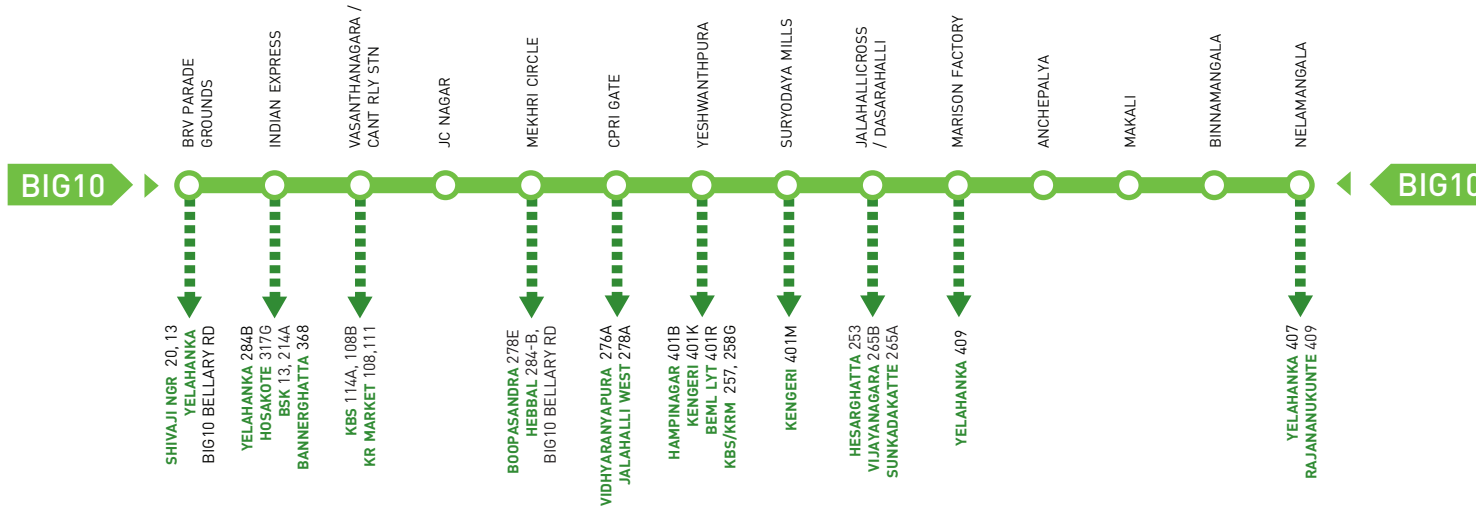

# TUMKUR ROAD

BRV PARADE GROUNDS ↔ NELAMANGLA

## FARES

## TIMINGS

BRV PARADE GROUND	0600 AM (FIRST BUS)	0745 PM (LAST BUS)
NELAMANGALA	0730 AM (FIRST BUS)	0915 PM (LAST BUS)